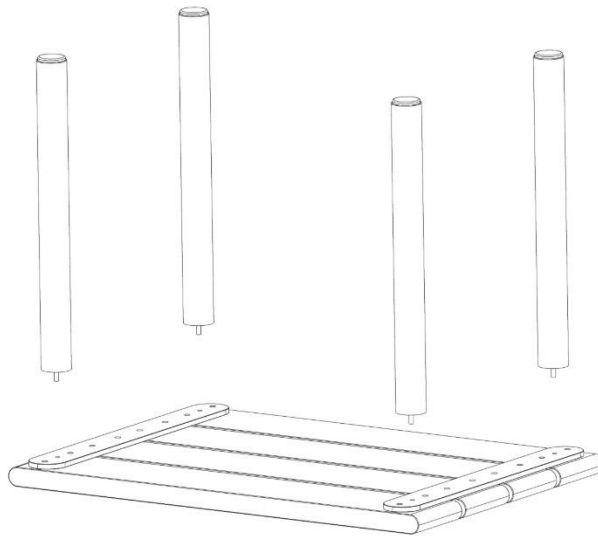

ASSEMBLY INSTRUCTION

BABA

SIDE TABLE

BEBO OBJECTS

WWW.BEBOOBJECTS.COM

ASSEMBLY INSTRUCTION

BABA

SIDE TABLE

4x

1x

STEP BY STEP

1. Put the tabletop upside down on a soft material that cannot scratch the surface of the table.
2. Mount the legs on the tabletop.

BEBO OBJECTS

WWW.BEBOOBJECTS.COM